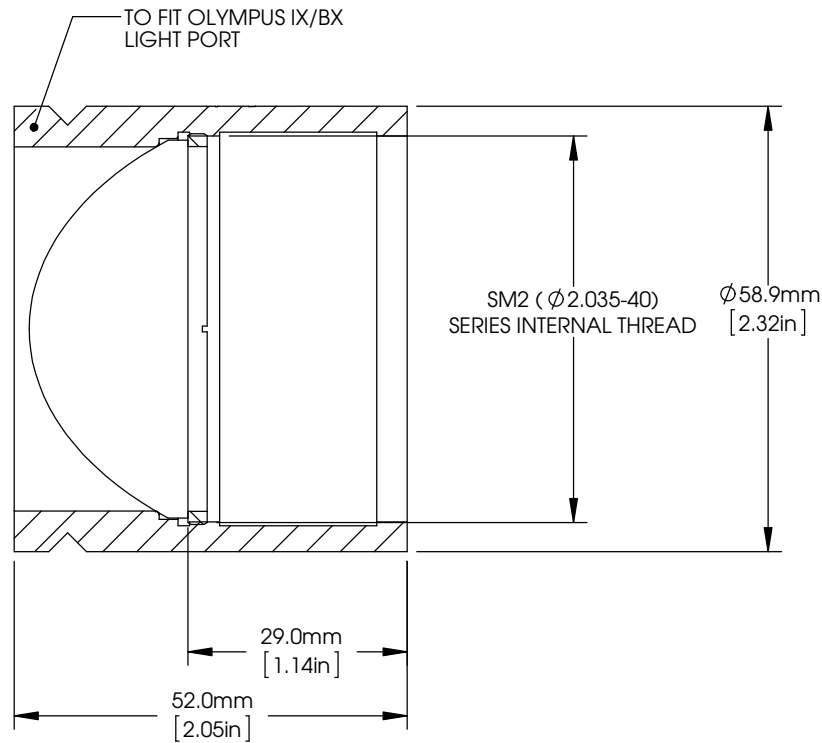

SECTION A-A

WAVELENGTH: 350nm TO 700nm

FOR INFORMATION ONLY
NOT FOR MANUFACTURING PURPOSES

DRAWING PROJECTION			THORLABS www.thorlabs.com	
NAME	DATE	COP1-A ADAPTER SM2 OLYMPUS		
DRAWN	Hit.	19/APR/10	MATERIAL	REV C
APPROVAL	EG	19/APR/10	-	
COPYRIGHT © 2013 BY THORLABS				
VALUES IN PARENTHESIS ARE CALCULATED AND MAY CONTAIN ROUND OFF ERRORS				
ITEM #		APPROX WEIGHT		
COP1-A		0.14 kg		