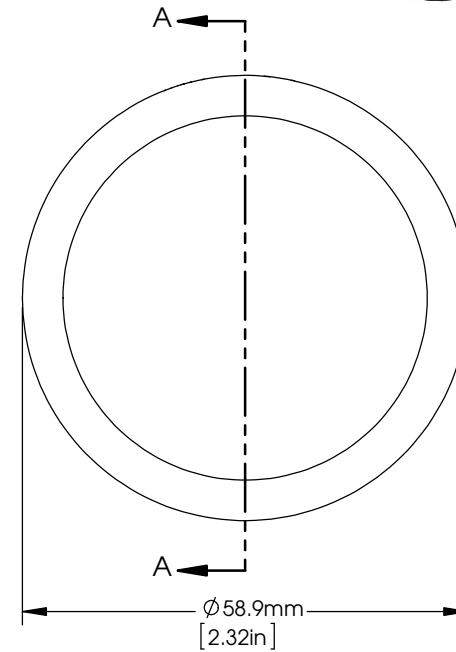

SECTION A-A

WAVELENGTH: 350nm TO 700nm

FOR INFORMATION ONLY
NOT FOR MANUFACTURING PURPOSES

DRAWING PROJECTION			THORLABS www.thorlabs.com	
NAME	DATE	COP1-A ADAPTER SM2 OLYMPUS		
DRAWN	Hit.	19/APR/10	MATERIAL	REV C
APPROVAL	EG	19/APR/10	-	
COPYRIGHT © 2013 BY THORLABS				
VALUES IN PARENTHESIS ARE CALCULATED AND MAY CONTAIN ROUND OFF ERRORS				
ITEM #		APPROX WEIGHT		
COP1-A		0.14 kg		