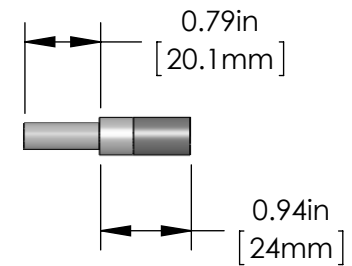

5mm Liquid Light Guide

**NOTE:**

HPLS245 is supplied with Liquid Light Guide  
 - 5mm core @ 4ft (1200mm) -  
 THORLABS Part#: LLG0538-4

**OTHER COMPATIBLE THORLABS LIQUID LIGHT GUIDES**

THORLABS PART#	DESCRIPTION
LLG0538-6	5mm core 6ft / 1800mm
LLG0538-8	5mm core 8ft / 2500mm

FOR INFORMATION ONLY  
 NOT FOR MANUFACTURING PURPOSES

DRAWING PROJECTION				 www.thorlabs.com	
NAME	DATE	HPLS245 5mm version			
DRAWN	SK	27/JAN/12	MATERIAL		REV
COPYRIGHT © 2010 BY THORLABS			N/A		C
VALUES IN PARENTHESIS ARE CALCULATED AND MAY CONTAIN ROUND OFF ERRORS			ITEM #	APPROX WEIGHT	
			HPLS245	4.1 kg	