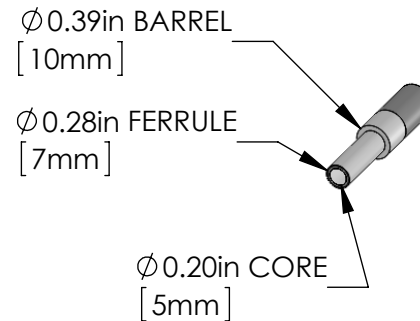

5mm Liquid Light Guide

**NOTE:**

HPLS245 is supplied with Liquid Light Guide  
 - 5mm core @ 4ft (1200mm) -  
 THORLABS Part#: LLG0538-4

**OTHER COMPATIBLE THORLABS LIQUID LIGHT GUIDES**

THORLABS PART#	DESCRIPTION
LLG0538-6	5mm core 6ft / 1800mm
LLG0538-8	5mm core 8ft / 2500mm

FOR INFORMATION ONLY  
 NOT FOR MANUFACTURING PURPOSES

DRAWING PROJECTION				 www.thorlabs.com	
NAME	DATE	HPLS245 5mm version			
DRAWN	SK	27/JAN/12	MATERIAL		REV
COPYRIGHT © 2010 BY THORLABS			N/A		C
VALUES IN PARENTHESIS ARE CALCULATED AND MAY CONTAIN ROUND OFF ERRORS			ITEM #	APPROX WEIGHT	
			HPLS245	4.1 kg	