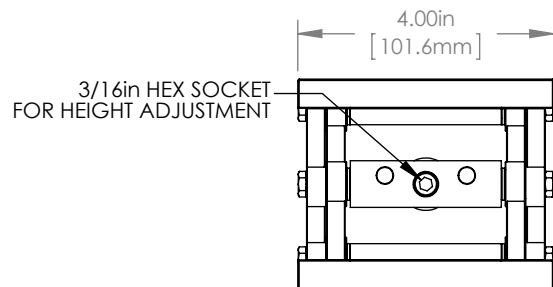

MAXIMUM HEIGHT

ALL DIMENSIONS ARE TYPICAL TO TOP AND BOTTOM

MINIMUM HEIGHT

FOR INFORMATION ONLY  
NOT FOR MANUFACTURING PURPOSES

DRAWING PROJECTION

	NAME	DATE
DRAWN	KN	01/02/13
APPROVAL	BM	01/02/13

COPYRIGHT © 2012 BY THORLABS  
VALUES IN PARENTHESIS ARE CALCULATED AND MAY CONTAIN ROUND OFF ERRORS

**THORLABS**  
www.thorlabs.com

HEAVY DUTY LAB JACK

MATERIAL N/A REV G

ITEM # L490 APPROX WEIGHT 2.24 kg