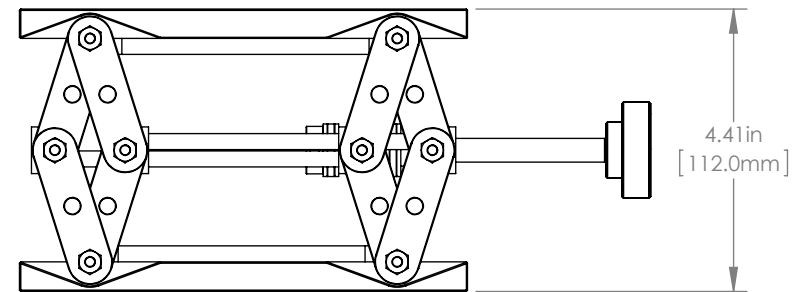

MAXIMUM HEIGHT

ALL DIMENSIONS ARE TYPICAL TO TOP AND BOTTOM

MINIMUM HEIGHT

FOR INFORMATION ONLY  
NOT FOR MANUFACTURING PURPOSES

DRAWING PROJECTION

	NAME	DATE
DRAWN	KN	01/02/13
APPROVAL	BM	01/02/13

COPYRIGHT © 2012 BY THORLABS  
VALUES IN PARENTHESIS ARE CALCULATED AND MAY CONTAIN ROUND OFF ERRORS

**THORLABS**  
www.thorlabs.com

HEAVY DUTY LAB JACK

MATERIAL N/A REV G

ITEM # L490 APPROX WEIGHT 2.24 kg