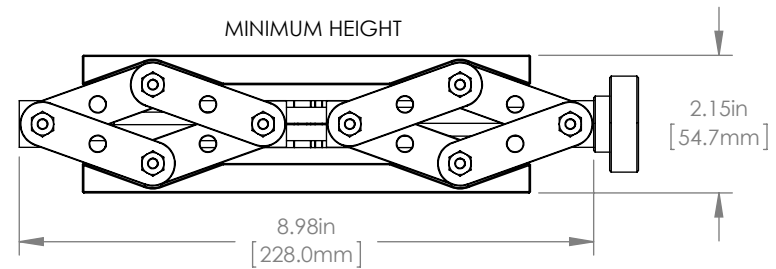

MAXIMUM HEIGHT

ALL DIMENSIONS ARE TYPICAL TO TOP AND BOTTOM

MINIMUM HEIGHT

FOR INFORMATION ONLY  
NOT FOR MANUFACTURING PURPOSES

DRAWING PROJECTION

	NAME	DATE
DRAWN	KN	01/02/13
APPROVAL	BM	01/02/13

COPYRIGHT © 2012 BY THORLABS  
VALUES IN PARENTHESIS ARE CALCULATED AND MAY CONTAIN ROUND OFF ERRORS

**THORLABS**  
www.thorlabs.com

HEAVY DUTY LAB JACK

MATERIAL N/A REV G

ITEM # L490 APPROX WEIGHT 2.24 kg