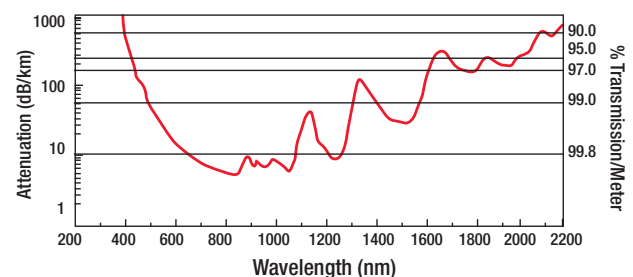

AFS50/AFS105/AFS200 Attenuation

FG200LCC/FG550LEC

APCH200/APCH1000

FT400EMT/FT600EMT

Step-Index Patch Cables: SMA to SMA (Page 2 of 2)

400 μm/0.48 NA BFL48-400 Fiber (See Page 890)

ITEM#	\$	£	€	RMB	DESCRIPTION
M40L01	\$ 64.90	£ 45.00	€ 57.70	¥ 548.10	1 Meter SMA Patch Cable
M40L02	\$ 69.70	£ 48.40	€ 61.90	¥ 588.60	2 Meter SMA Patch Cable