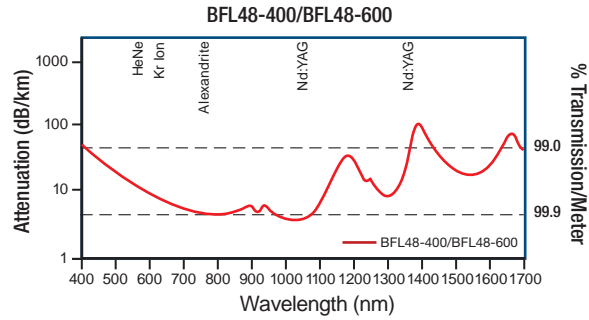

Step-Index Patch Cables: SMA to SMA (Page 2 of 2)

400 μm/0.48 NA BFL48-400 Fiber (See Page 890)

ITEM#	$	£	€	RMB	DESCRIPTION
M40L01	$ 64.90	£ 45.00	€ 57.70	¥ 548.10	1 Meter SMA Patch Cable
M40L02	$ 69.70	£ 48.40	€ 61.90	¥ 588.60	2 Meter SMA Patch Cable

600 μm/0.48 NA BFL48-600 Fiber (See Page 890)

ITEM#	$	£	€	RMB	DESCRIPTION
M41L01	$ 68.60	£ 47.60	€ 61.00	¥ 579.30	1 Meter SMA Patch Cable
M41L02	$ 77.10	£ 53.50	€ 68.50	¥ 651.10	2 Meter SMA Patch Cable

Graded-Index Patch Cables: FC/PC to FC/PC

- Shipped from Stock
- Ceramic Ferrules
- Individually Tested
- FC/PC Connectors on Both Ends