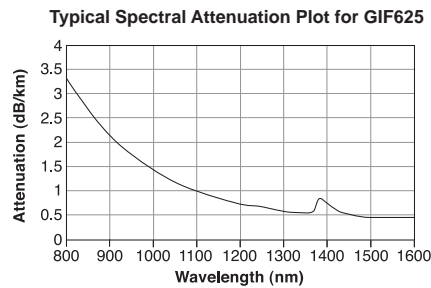

Step-Index Patch Cables: SMA to SMA (Page 2 of 2)

400 μm/0.48 NA BFL48-400 Fiber (See Page 890)

ITEM#	$	£	€	RMB	DESCRIPTION
M40L01	$ 64.90	£ 45.00	€ 57.70	¥ 548.10	1 Meter SMA Patch Cable
M40L02	$ 69.70	£ 48.40	€ 61.90	¥ 588.60	2 Meter SMA Patch Cable

600 μm/0.48 NA BFL48-600 Fiber (See Page 890)

ITEM#	$	£	€	RMB	DESCRIPTION
M41L01	$ 68.60	£ 47.60	€ 61.00	¥ 579.30	1 Meter SMA Patch Cable
M41L02	$ 77.10	£ 53.50	€ 68.50	¥ 651.10	2 Meter SMA Patch Cable

Graded-Index Patch Cables: FC/PC to FC/PC

- Shipped from Stock
- Ceramic Ferrules
- Individually Tested
- FC/PC Connectors on Both Ends

Custom Lengths are Also Available Upon Request!

62.5 μm/0.27 NA GIF625 Fiber (See Page 886)

ITEM#	$	£	€	RMB	CONNECTORS	DESCRIPTION
M31L01	$ 47.00	£ 32.60	€ 41.80	¥ 396.90	FC/PC to FC/PC	FC Patch Cable, 1 m
M31L02	$ 50.70	£ 35.20	€ 45.10	¥ 428.20		FC Patch Cable, 2 m
M31L03	$ 52.20	£ 36.20	€ 46.40	¥ 440.80		FC Patch Cable, 3 m
M31L05	$ 57.20	£ 39.70	€ 50.80	¥ 483.00		FC Patch Cable, 5 m
M31L10	$ 69.80	£ 48.40	€ 62.00	¥ 589.40		FC Patch Cable, 10 m

Complete Fiber Optic Cleaning Kit (CKF)

This Kit includes everything needed to easily clean connectorized fiber without damaging the AR coating.

- 3 oz Can of Fiber Connector Cleaner (FCS2)
- Connector Cleaning Sticks (MCC25)
- Tub of Lint-Free Wipes (LFW90)
- Handheld Connector Cleaner (FCC-7020)
- Replacement Reel for Handheld Connector Cleaner (FCC-7021)

TOOLS OF THE TRADE

See Page 964

Innovative ideas to help you to get results. Visit us at www.thorlabs.com and see what we have to offer.