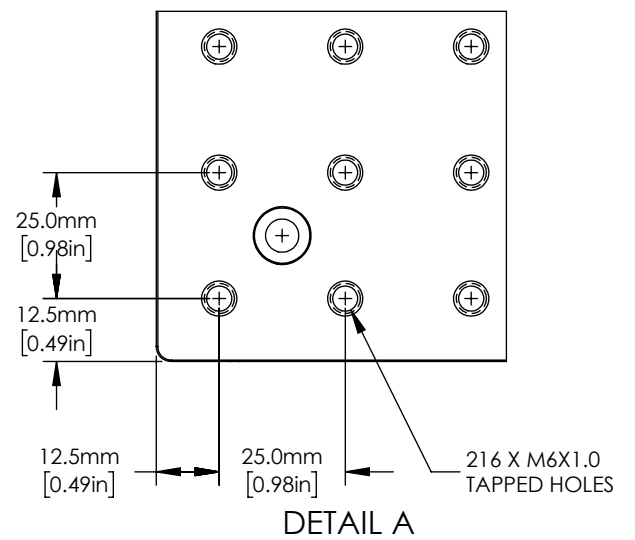

5X COUNTERBORED HOLES TO SUIT M6 SOCKET CAP

FOR INFORMATION ONLY
NOT FOR MANUFACTURING PURPOSES

DRAWING PROJECTION				THORLABS www.thorlabs.com ALUMINIUM BREADBOARD 300 X 450 X 12.7mm	
NAME	DATE				
DRAWN	CJL	16/JAN/18		MATERIAL ALUMINIUM	
APPROVAL	DC	16/JAN/18			
COPYRIGHT © 2018 BY THORLABS				ITEM #	APPROX WEIGHT
VALUES IN PARENTHESIS ARE CALCULATED AND MAY CONTAIN ROUND OFF ERRORS				MB3045/M	4.40 kg
				REV	B