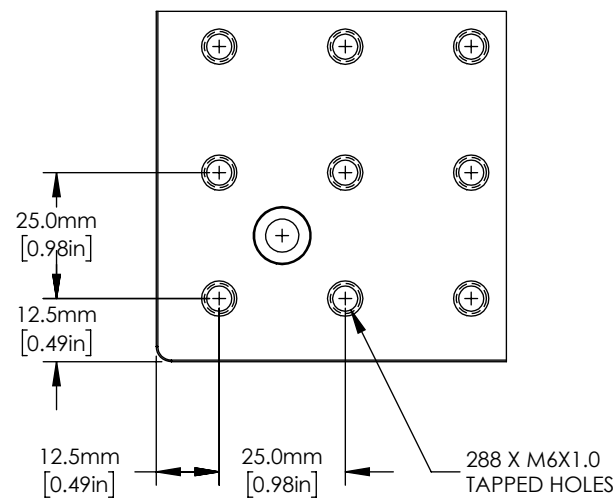

5X COUNTERBORED HOLES TO SUIT M6 SOCKET CAP

DETAIL A

FOR INFORMATION ONLY  
NOT FOR MANUFACTURING PURPOSES

DRAWING PROJECTION			<b>THORLABS</b> www.thorlabs.com	
NAME	DATE	ALUMINIUM BREADBOARD 300 X 600 X 12.7mm		
DRAWN	CJL	16/JAN/18	REV B	
APPROVAL	DC	16/JAN/18	MATERIAL	ALUMINIUM
COPYRIGHT © 2018 BY THORLABS			ITEM #	APPROX WEIGHT
VALUES IN PARENTHESIS ARE CALCULATED AND MAY CONTAIN ROUND OFF ERRORS			MB3060/M	5.86 kg