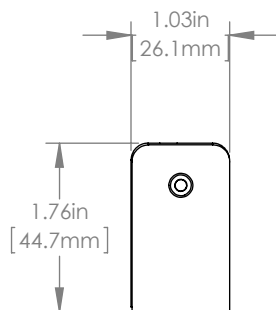

KNOB TO MOVE PRISMS
CLOCKWISE HIGHER OD
COUNTERCLOCKWISE LOWER OD

TAPPED HOLES FOR
30mm CAGE SYSTEM
(BOTH SIDES)

#8-32 TAP FOR MOUNTING

NOTES/SPECIFICATIONS:

1. MATERIAL:
HOUSING: 6061 T6 ALUMINUM
OPTICAL MATERIAL: NG5 FILTER GLASS
2. SURFACE QUALITY: 40-20 SCRATCH-DIG
3. MAXIMUM BEAM SIZE: 8.5mm
4. OPTICAL DENSITY RANGE: 0.8-3.0 OD
5. WAVELENGTH RANGE: 400-650nm
6. DESIGN WAVELENGTH: 633nm
7. TRANSMITTED WAVEFRONT ERROR: $\lambda/4$ AT 633nm

FOR INFORMATION ONLY
NOT FOR MANUFACTURING PURPOSES

DRAWING PROJECTION			 www.thorlabs.com VARIABLE NEUTRAL DENSITY FILTER OD 0.8-3.0	
NAME	DATE			
DRAWN	MG	28/APR/16	MATERIAL SEE NOTE	
APPROVAL	WD	29/APR/16		
COPYRIGHT © 2016 BY THORLABS			ITEM #	APPROX WEIGHT
VALUES IN PARENTHESIS ARE CALCULATED AND MAY CONTAIN ROUND OFF ERRORS			NEV0830M	0.2 kg