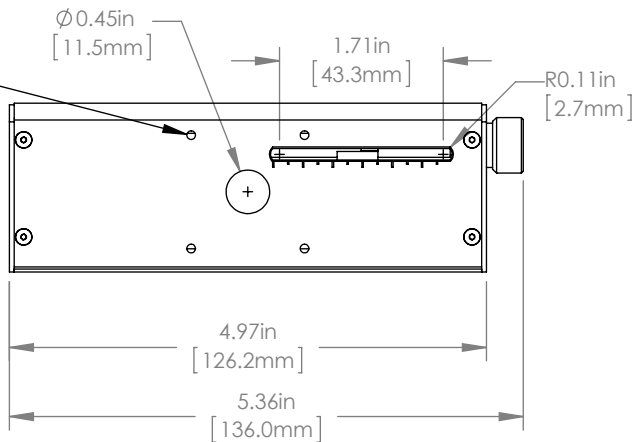

KNOB TO MOVE PRISMS
CLOCKWISE HIGHER OD
COUNTERCLOCKWISE LOWER OD

TAPPED HOLES FOR
30mm CAGE SYSTEM
(BOTH SIDES)

#8-32 TAP FOR MOUNTING

NOTES/SPECIFICATIONS:

1. MATERIAL:
HOUSING: 6061 T6 ALUMINUM
OPTICAL MATERIAL: NG5 FILTER GLASS
2. SURFACE QUALITY: 40-20 SCRATCH-DIG
3. MAXIMUM BEAM SIZE: 8.5mm
4. OPTICAL DENSITY RANGE: 0.8-3.0 OD
5. WAVELENGTH RANGE: 400-650nm
6. DESIGN WAVELENGTH: 633nm
7. TRANSMITTED WAVEFRONT ERROR: $\lambda/4$ AT 633nm

FOR INFORMATION ONLY
NOT FOR MANUFACTURING PURPOSES

DRAWING PROJECTION			 www.thorlabs.com VARIABLE NEUTRAL DENSITY FILTER OD 0.8-3.0	
NAME	DATE			
DRAWN	MG	28/APR/16	MATERIAL SEE NOTE	
APPROVAL	WD	29/APR/16		
COPYRIGHT © 2016 BY THORLABS			ITEM #	APPROX WEIGHT
VALUES IN PARENTHESIS ARE CALCULATED AND MAY CONTAIN ROUND OFF ERRORS			NEV0830M	0.2 kg