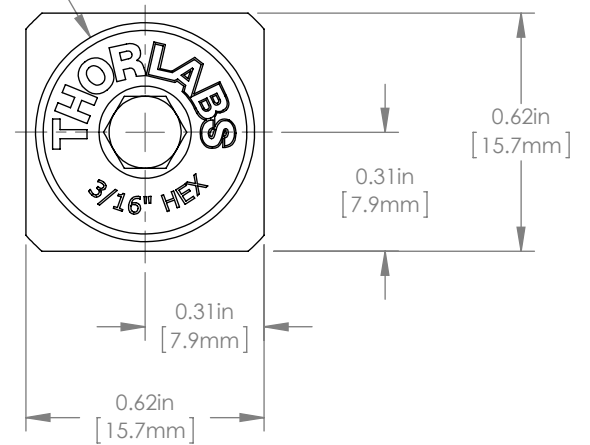

Ø0.57in [Ø14.5mm]
KNURLED THUMBSCREW
FOR SECURING OF TR SERIES POST
3/16in HEX BOTH SIDES

FOR INFORMATION ONLY
NOT FOR MANUFACTURING PURPOSES

DRAWING PROJECTION			THORLABS www.thorlabs.com	
NAME	DATE	90° POST CLAMP		
REDRAWN	15/SEP/15	MATERIAL	ANODIZED ALUMINUM	
APPROVAL	27/FEB/12	ITEM #	RA90	APPROX WEIGHT
COPYRIGHT © 2015 BY THORLABS				G
VALUES IN PARENTHESIS ARE CALCULATED AND MAY CONTAIN ROUND OFF ERRORS				0.03 kg